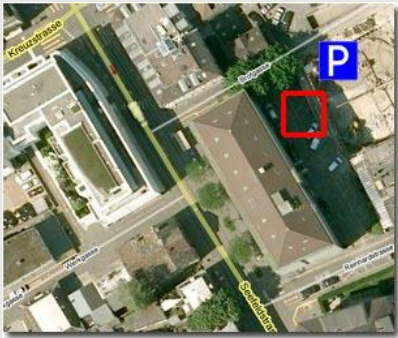

address & map

Arista Finance LTD
 Seefeldstrasse 45
 CH-8008 Zurich
 Switzerland

Tel +41 (44) 266 90 40
 Fax +41 (44) 262 03 26
 info@arista.ch

car parking:

public transport

train

Zurich airport > Zurich main station
 Zurich airport > Zurich Stadelhofen

IC / S2	ca. 12 minutes
S16	ca. 15 minutes

tram

from Zurich main station
 from Zurich Stadelhofen (stop Opernhaus)
 to stop Kreuzstrasse

No. 4	ca. 10 minutes
No. 2 + No. 4	ca. 2 minutes

online timetable:

<http://www.zvv.ch>